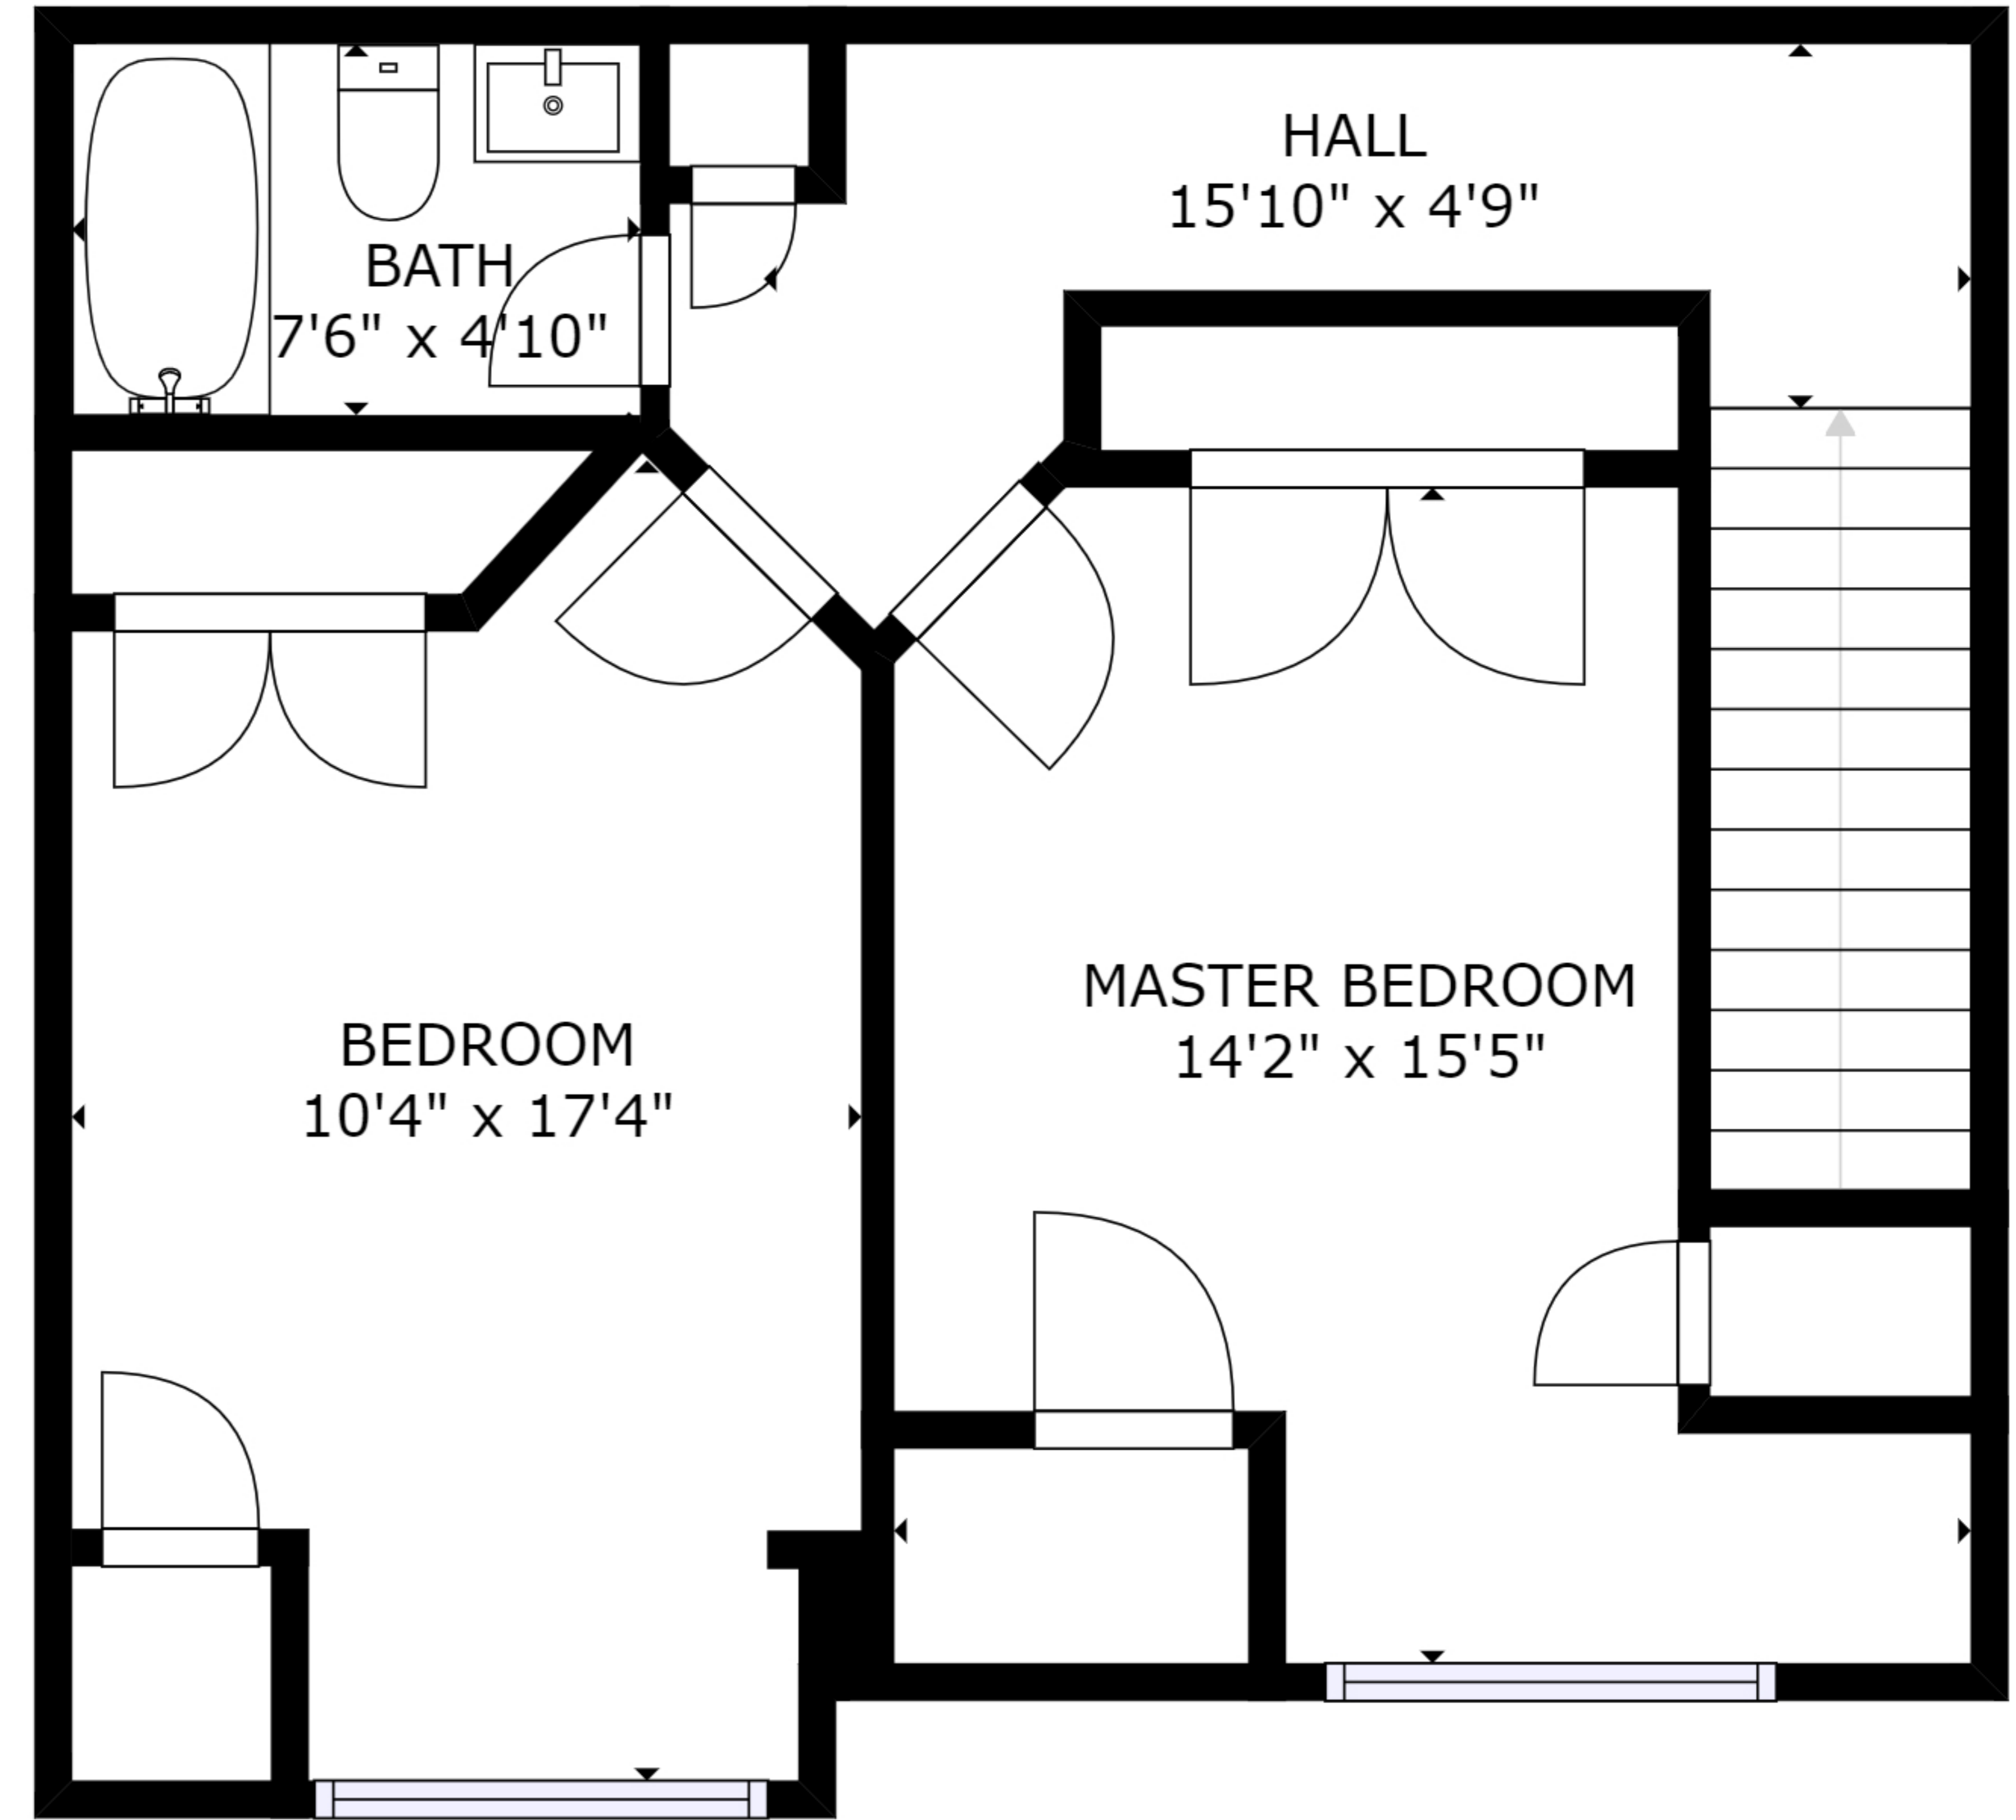

FLOOR 1

FLOOR 2

GROSS INTERNAL AREA
 FLOOR 1: 607 sq ft, FLOOR 2: 545 sq ft
 TOTAL: 1152 sq ft
 SIZES AND DIMENSIONS ARE APPROXIMATE, ACTUAL MAY VARY.